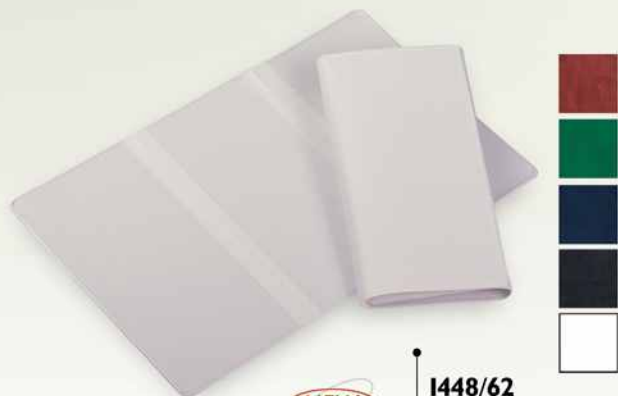

I449/62
Driver's Licence
Encasement
Size: 11 x 7 cm
Print Area: 9 x 5,5 cm

I447/62
Driver's Licence Encasement
Size: 13,5 x 8,8 cm
Print Area: 10 x 6 cm

I448/62
Driver's Licence
Encasement - **MOTO**
Size: 25,5 x 15,5 cm
Print Area: 10 x 6,5 cm