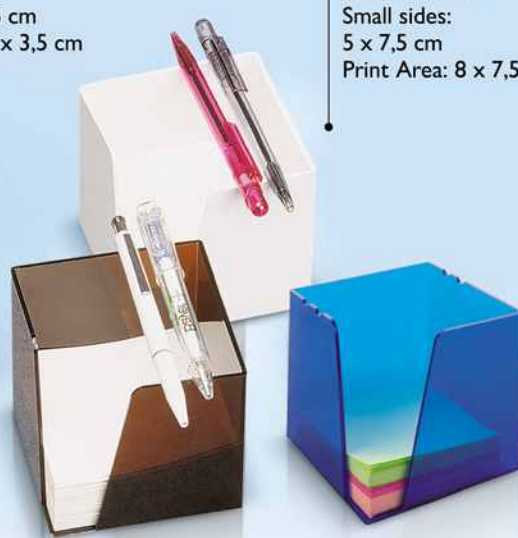

**1170/56**  
Desk calculator  
12 digits  
Size: 15 x 10 cm  
Print Area: 3,5 x 1 cm

**2810/57**  
Mobile phone holder  
Size: 7 x 8 cm  
Print Area: 5,5 x 2 cm

**2804/57**  
Mobile phone holder  
Size: 6 x 8 cm  
Print Area: 5 x 1,5 cm

**1197/57**  
Coin plate  
Size: 18,5 x 18,5 cm  
Print Area: 15 x 12,5 cm

**2850/57**  
Business card case  
Size: 9 x 6 cm  
Print Area: 8 x 3 cm  
Engraving Area: 4 x 1,5 cm

# Office supplies

**I215/58**  
Desk Calendar case  
Size: 22 x 19 cm  
Print Area: 19 x 2,6 cm

**I205/58**  
Memo holder  
Size: 17 x 13 cm  
Print Area: 11 x 2,3 cm

**I230/58**  
Desk Set with memo  
and pen holder  
Size: 23,5 x 5,5 cm  
Print Area: 20 x 3,5 cm

**I240/58**  
Memo Desk Cube  
Size: 9,5 x 9 cm  
Small sides:  
5 x 7,5 cm  
Print Area: 8 x 7,5 cm

**I235/59**  
 Desk Set  
 Size: 12 x 10 cm  
 Print Area: 8,5 x 2 cm

**I220/59**  
 Memo Desk Cube  
 Size: 10,4 x 10,4 cm  
 Print Area:  
 8,5 x 6 cm