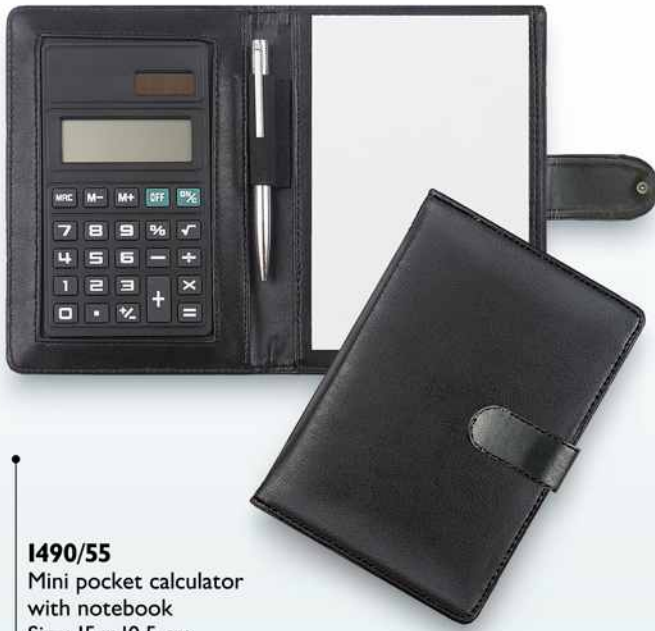

I490/55
Mini pocket calculator
with notebook
Size: 15 x 10,5 cm
Print Area: 6 x 4 cm