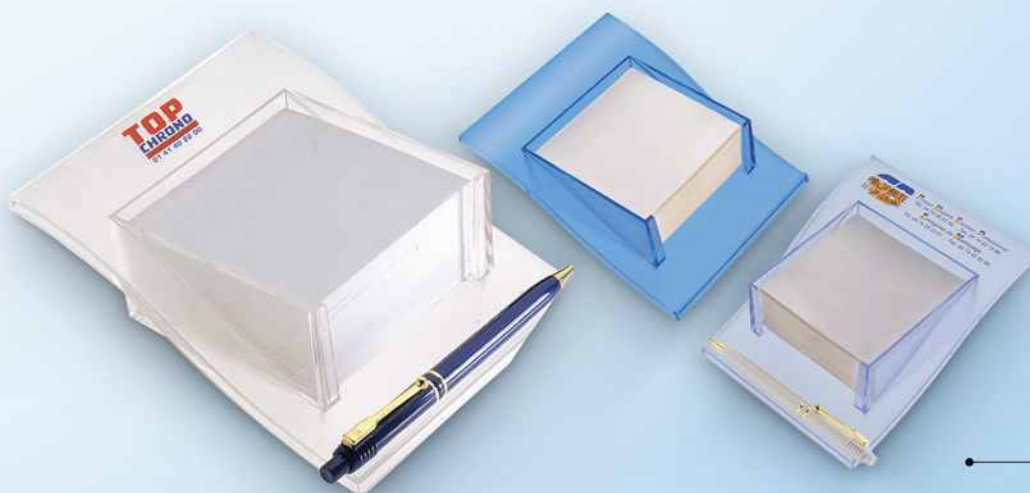

I205/58
Memo holder
Size: 17 x 13 cm
Print Area: 11 x 2,3 cm