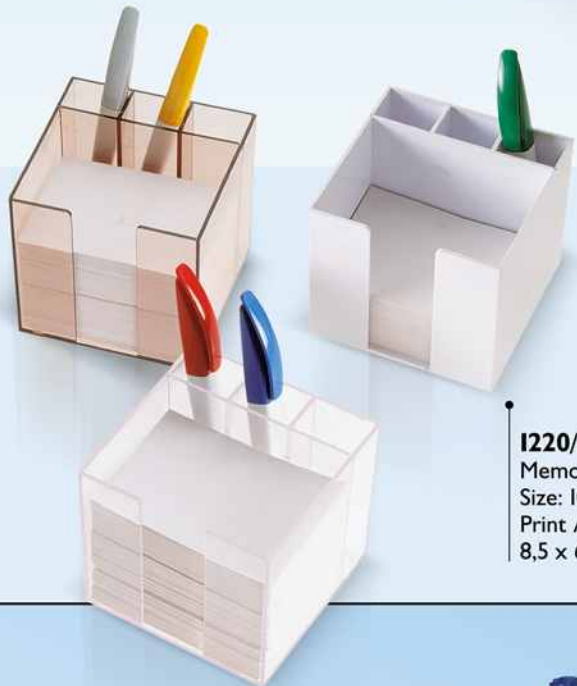

I220/59
Memo Desk Cube
Size: 10,4 x 10,4 cm
Print Area:
8,5 x 6 cm