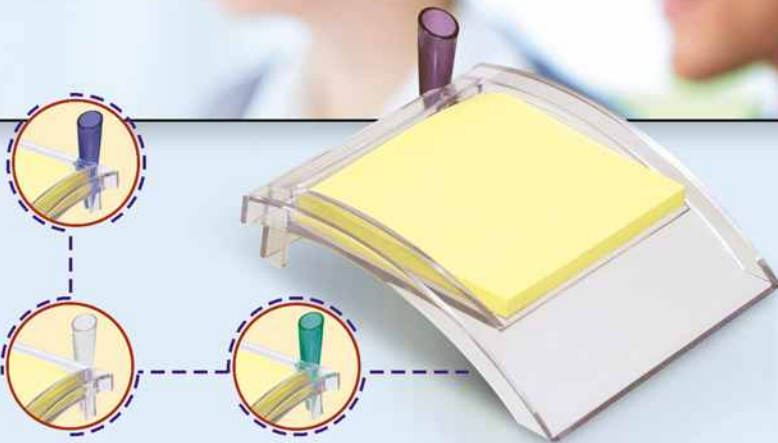

I225/59
Memo Desk Cube
Size: 10,4 x 10,4 cm
Print Area: 9 x 7 cm