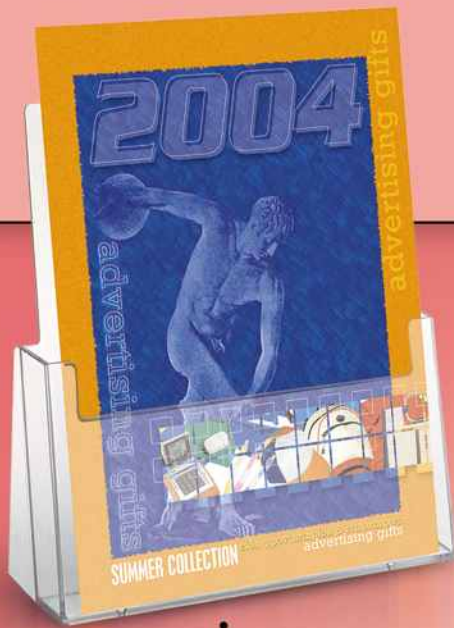

Stands & brochure holders

I260/63
A4 Brochure Holder
(23 x 26 x 5 cm)
Size: 23,5 x 26,5 cm
Print Area: 20 x 7 cm