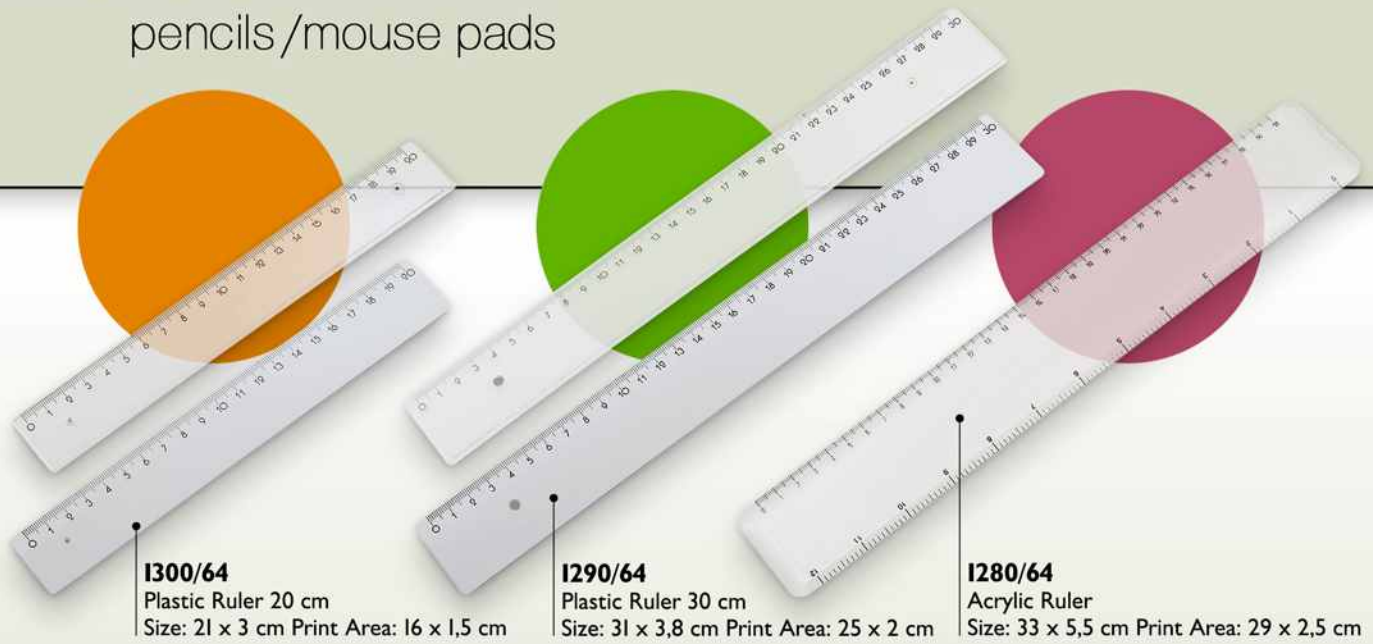

# Stands & brochure holders

**I260/63**  
A4 Brochure Holder  
(23 x 26 x 5 cm)  
Size: 23,5 x 26,5 cm  
Print Area: 20 x 7 cm

**I261/63**  
Acrylic Brochure Holder  
(15 x 25 cm)  
Size: 23 x 16,5 cm  
Print Area: 15 x 5 cm

**I265/63**  
A4 Acrylic Brochure Holder (clear-glass)  
Size: 22 x 32 cm  
Print Area: 3 x 20 cm

**I255/63**  
Acrylic Brochure Holder (clear-glass)  
Size: 15,5 x 22 cm  
Print Area: 2,5 x 13 cm

**I250/63**  
Acrylic Brochure Holder  
(11 x 19 x 3 cm)  
Size: 10,5 x 20 cm  
Print Area: 8,5 x 4,5 cm

**I275/63**  
Acrylic Brochure Holder (clear-glass)  
Size: 12,5 x 17 cm  
Print Area: 2 x 11 cm

**I270/63**  
Business Card Holder  
Size: 10 x 6,5 cm  
Print Area: 8 x 2 cm

# Rules

pencils/mouse pads

**I300/64**  
Plastic Ruler 20 cm  
Size: 21 x 3 cm Print Area: 16 x 1,5 cm

**I290/64**  
Plastic Ruler 30 cm  
Size: 31 x 3,8 cm Print Area: 25 x 2 cm

**I280/64**  
Acrylic Ruler  
Size: 33 x 5,5 cm Print Area: 29 x 2,5 cm