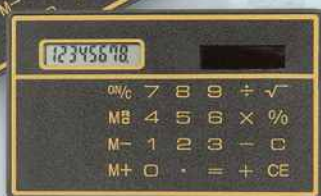

1373/56
Square CD holder
(24 sectors)
Size: 15 x 16 cm
Print Area: 10 x 10 cm