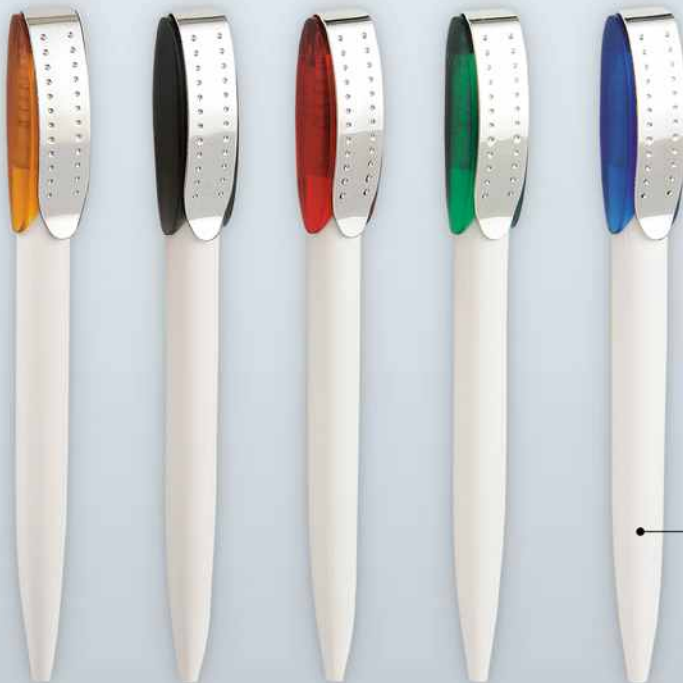

589/81
Plastic Pen
Size: 14 x 1 cm
Print Area: 4 x 1 cm (1 side)
Print Area: 4 x 0,6 cm (2 sides)