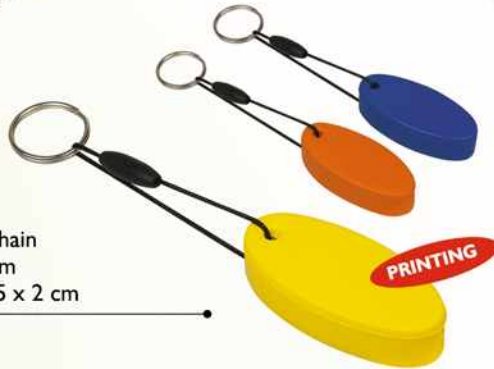

**2469/167**  
Umbrella  
Size: ø 90 cm  
Print Area: 20 x 10 cm

**2194/167**  
Bottle Opener  
Size: 11,5 cm  
Print Area: 5 x 1 cm

**1407/167**  
Umbrella  
Size: ø 104 cm  
Print Area: 20 x 10 cm

**400/167**  
Wine Set (4 pcs)  
Size: 24 x 13 cm  
Print Area:  
Box: 21 x 11 cm

**2195/167**  
Effective Bottle Opener  
Size: 12,4 x 2,1 cm  
Print Area: 3,5 x 1,5 cm

**402/167**  
Wine Set (2 pcs)  
Size: 11,5 x 15,5 cm  
Print Area:  
Bottle Opener:  
4 x 0,5 cm  
Box: 13 x 10 cm